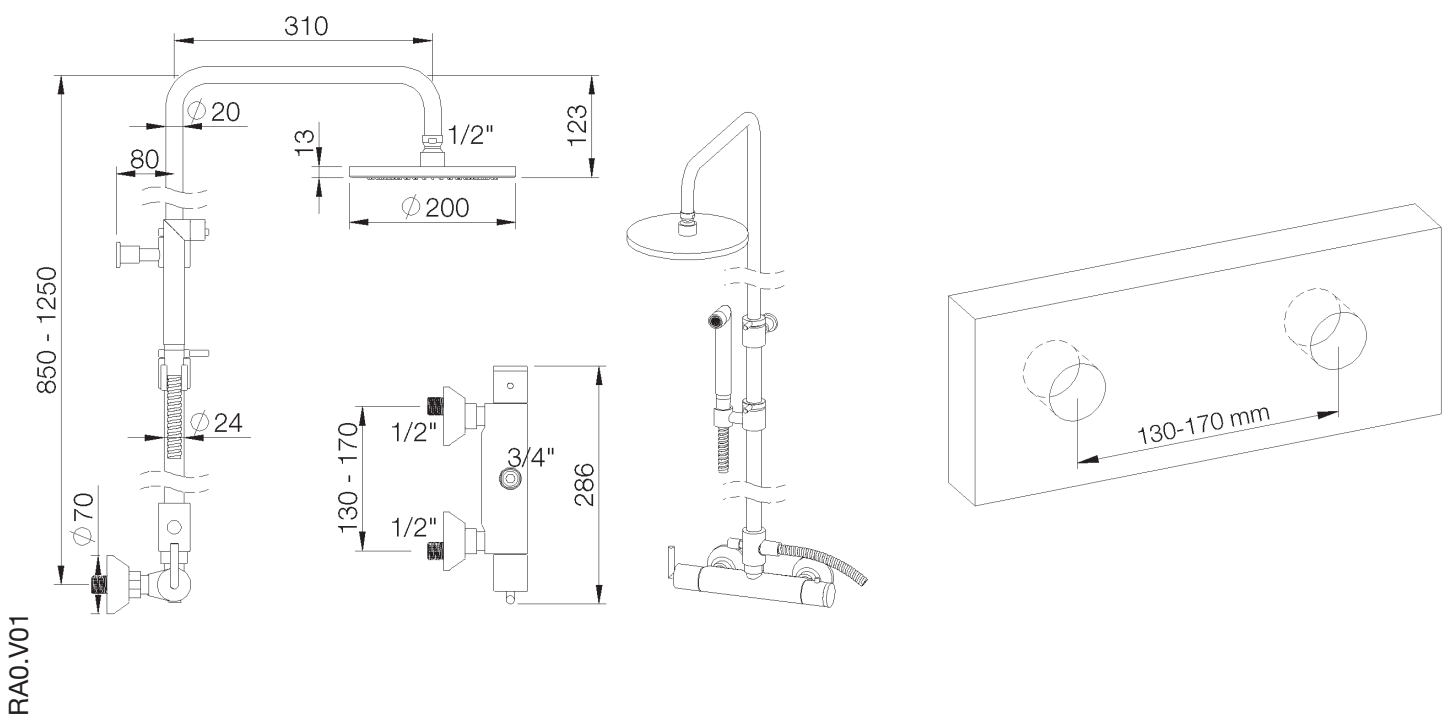

PRODUCT TECHNICAL SHEET

Collection :

FUN

Ref. :

4531.11.74

Set thermostatique de douche mural, douchette et colonne avec tête de douche Ø 200mm

Set douchethermostaat voor wandmontage, handdouchette en douchezuil met hoofddouche Ø 200mm

Set wall-mounted shower thermostatic with handshower, support, shower arm with diverter and rains-hower head Ø 200mm

Picture

Product details

Weight : 7,5 kg

Internal mechanism : Ceramic valve 1/4 turn

T° mechanism : Thermostatic wax cartridge

Diverter : Compression seal

Technical drawing

RA0.V01